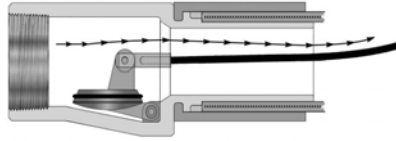

We are the Smart company securing your weak link to preserve the environment and prevent catastrophic hose failures!

Metal 316 Stainless Steel Hose Assemblies

LL1 Design
*Available 1/4" to 1-1/4" ID

LL3 Design
*Available 1-1/2" to 8" ID

LL3-B Design
*Available in 2" ID

Smart-Hose assemblies are designed and engineered with a valve integrated in each end fitting. If the hose assembly experiences a catastrophic hose failure, the Smart-Hose Safety System is designed to instantaneously shut off the flow in both directions. Designed as a passive safety device, the Smart-hose Safety System needs no human intervention to activate.

- Each hose is tested under water with dry air or nitrogen to working and test pressure
- Each hose is serial numbered
- Each hose is shipped with a Test Certificate and Operating Booklet
- 316 Stainless Steel fittings are designed for reuse on new hose
- Mass-spectrometer testing available upon request

Single Braid

Double Braid

Hose Data

- Braids** 304 Stainless Steel - Single / Double
- Construction** Series 700 Annular/Standard Pitch - Series 800/ Annular/Close Pitch - Series 900 Annular/Close Pitch
- Tube** 316L Stainless Steel
- Temperature** Cryogenic to 450°F
- Maintenance** See Smart-Hose Proper Use, Care, and Maintenance Booklet