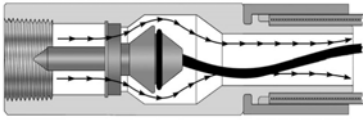

We are the Smart company securing your weak link to preserve the environment and prevent catastrophic hose failures!

Metal 316 Stainless Steel Hose Assemblies

LL1 Design
*Available 1/4" to 1-1/4" ID

LL3 Design
*Available 1-1/2" to 8" ID

LL3-B Design
*Available in 2" ID

Smart-Hose assemblies are designed and engineered with a valve integrated in each end fitting. If the hose assembly experiences a catastrophic hose failure, the Smart-Hose Safety System is designed to instantaneously shut off the flow in both directions. Designed as a passive safety device, the Smart-hose Safety System needs no human intervention to activate.

Single Braid

Double Braid

Hose Data

- Braids** 304 Stainless Steel - Single / Double
- Construction** Series 700 Annular/Standard Pitch - Series 800/ Annular/Close Pitch - Series 900 Annular/Close Pitch
- Tube** 316L Stainless Steel
- Temperature** Cryogenic to 450°F
- Maintenance** See Smart-Hose Proper Use, Care, and Maintenance Booklet