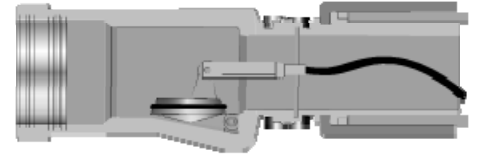

We are the Smart company securing your weak link to preserve the environment and prevent catastrophic hose failures!

Metal 316 Stainless Steel Hose Assemblies

LL1 Design
*Available 1/4" to 1-1/4" ID

LL3 Design
*Available 1-1/2" to 8" ID

LL3-B Design
*Available in 2" ID

Smart-Hose assemblies are designed and engineered with a valve integrated in each end fitting. If the hose assembly experiences a catastrophic hose failure, the Smart-Hose Safety System is designed to instantaneously shut off the flow in both directions. Designed as a passive safety device, the Smart-hose Safety System needs no human intervention to activate.

Single Braid

Double Braid

Hose Data

- Braids** 304 Stainless Steel - Single / Double
- Construction** Series 700 Annular/Standard Pitch - Series 800/ Annular/Close Pitch - Series 900 Annular/Close Pitch
- Tube** 316L Stainless Steel
- Temperature** Cryogenic to 450°F
- Maintenance** See Smart-Hose Proper Use, Care, and Maintenance Booklet