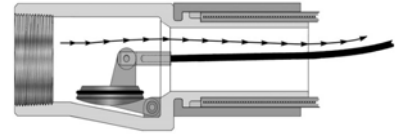

We are the *Smart* company securing your weak link to preserve the environment and prevent catastrophic hose failures!

Cryogenic Stainless Steel Hose Assemblies

LL1 Design
*Available 1/4" to 1-1/4" ID

LL3 Design
*Available 1-1/2" to 8" ID

Smart-Hose Cryogenic assemblies are designed and engineered with a valve integrated in each end fitting. If the hose assembly experiences a catastrophic hose failure, the Smart-Hose Safety System is designed to instantaneously shut off the flow in both directions. Designed as a passive safety device, the Smart-Hose Cryogenic Safety System needs no human intervention to activate.

- Each hose is tested under water with dry air or nitrogen to working and test pressure
- Each hose is serial numbered
- Each hose is shipped with a Test Certificate and Operating Booklet
- 316 Stainless Steel fittings are designed for reuse on new hose
- Mass-spectrometer testing available upon request

Note: Smart-Hose Cryogenic hose assemblies can be ordered with or without 304 SS type UI metal armor.

Single Braid

Double Braid

Hose Data

- Braids** 304 Stainless Steel - Single / Double
- Construction** Series 700 Annular/Standard Pitch - Series 800/ Annular/Close Pitch - Series 900 Annular/Close Pitch
- Tube** 316L Stainless Steel
- Temperature** Cryogenic to 450°F
- Maintenance** See Smart-Hose Proper Use, Care, and Maintenance Booklet