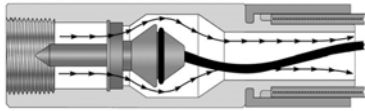

We are the *Smart* company securing your weak link to preserve the environment and prevent catastrophic hose failures!

Cryogenic Stainless Steel Hose Assemblies

LL1 Design
*Available 1/4" to 1-1/4" ID

LL3 Design
*Available 1-1/2" to 8" ID

Smart-Hose Cryogenic assemblies are designed and engineered with a valve integrated in each end fitting. If the hose assembly experiences a catastrophic hose failure, the Smart-Hose Safety System is designed to instantaneously shut off the flow in both directions. Designed as a passive safety device, the Smart-Hose Cryogenic Safety System needs no human intervention to activate.

Note: Smart-Hose Cryogenic hose assemblies can be ordered with or without 304 SS type UI metal armor.

Single Braid

Double Braid

Hose Data

- Braids** 304 Stainless Steel - Single / Double
- Construction** Series 700 Annular/Standard Pitch - Series 800/ Annular/Close Pitch - Series 900 Annular/Close Pitch
- Tube** 316L Stainless Steel
- Temperature** Cryogenic to 450°F
- Maintenance** See Smart-Hose Proper Use, Care, and Maintenance Booklet