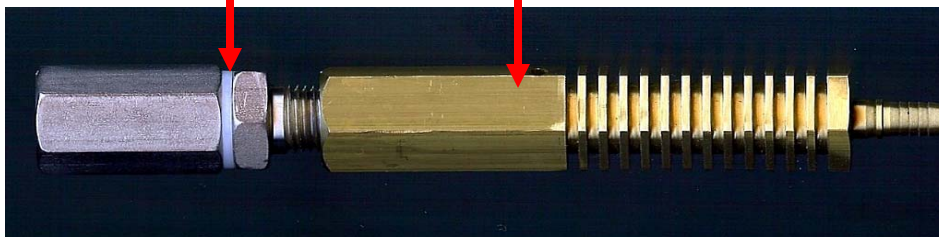

### Smart-Hose™ Smart-Swivel™

At first glance this product looks like a simple hose barb fitting. However, this patent pending fitting swivels a full 360 degrees! Imagine the possibilities! Hose assemblies that resist twisting combined with the patented Smart-Hose™ Safety Hose – *Safety at its Very Best!*

#### Specifications:

- Part Number: X03-002-63-0000-0-00-00
- All Components – 316L-SS
- Washer & Rings – Nylon and EPDM

2536 South 59th Street • Philadelphia, PA 19143

215•730•9000  
**Phone**

215•730•0558  
**Fax**