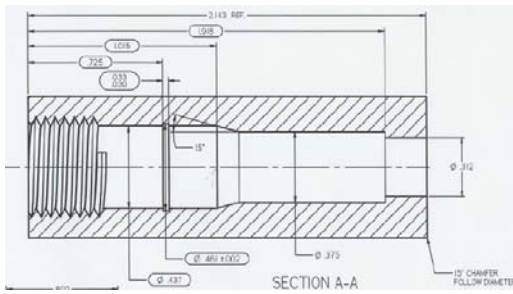

Smart-Hose™

FLUID SYSTEMS

ENGINEERING DATA

Smart-Hose™ Smart-Swivel™

At first glance this product looks like a simple hose barb fitting. However, this patent pending fitting swivels a full 360 degrees! Imagine the possibilities! Hose assemblies that resist twisting combined with the patented Smart-Hose™ Safety Hose – *Safety at its Very Best!*